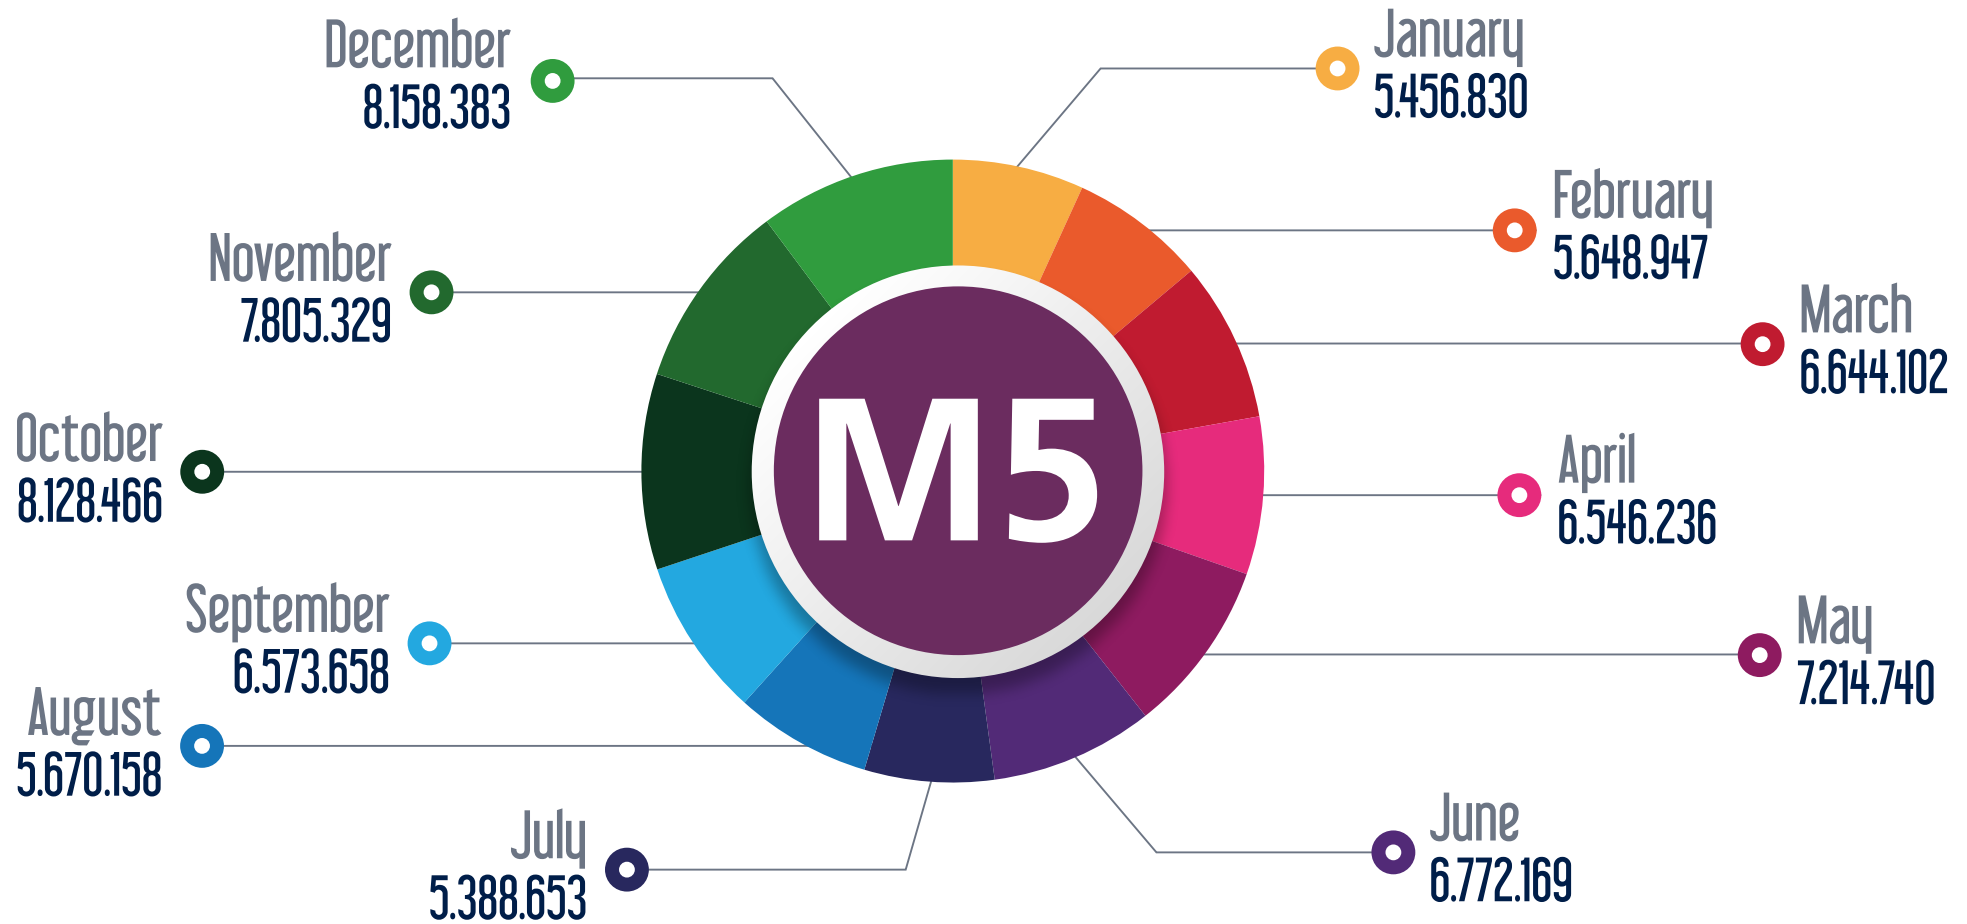

Line Based Monthly Passenger Figures in 2022

M5 Uskudar-Cekmekoy Metro Line