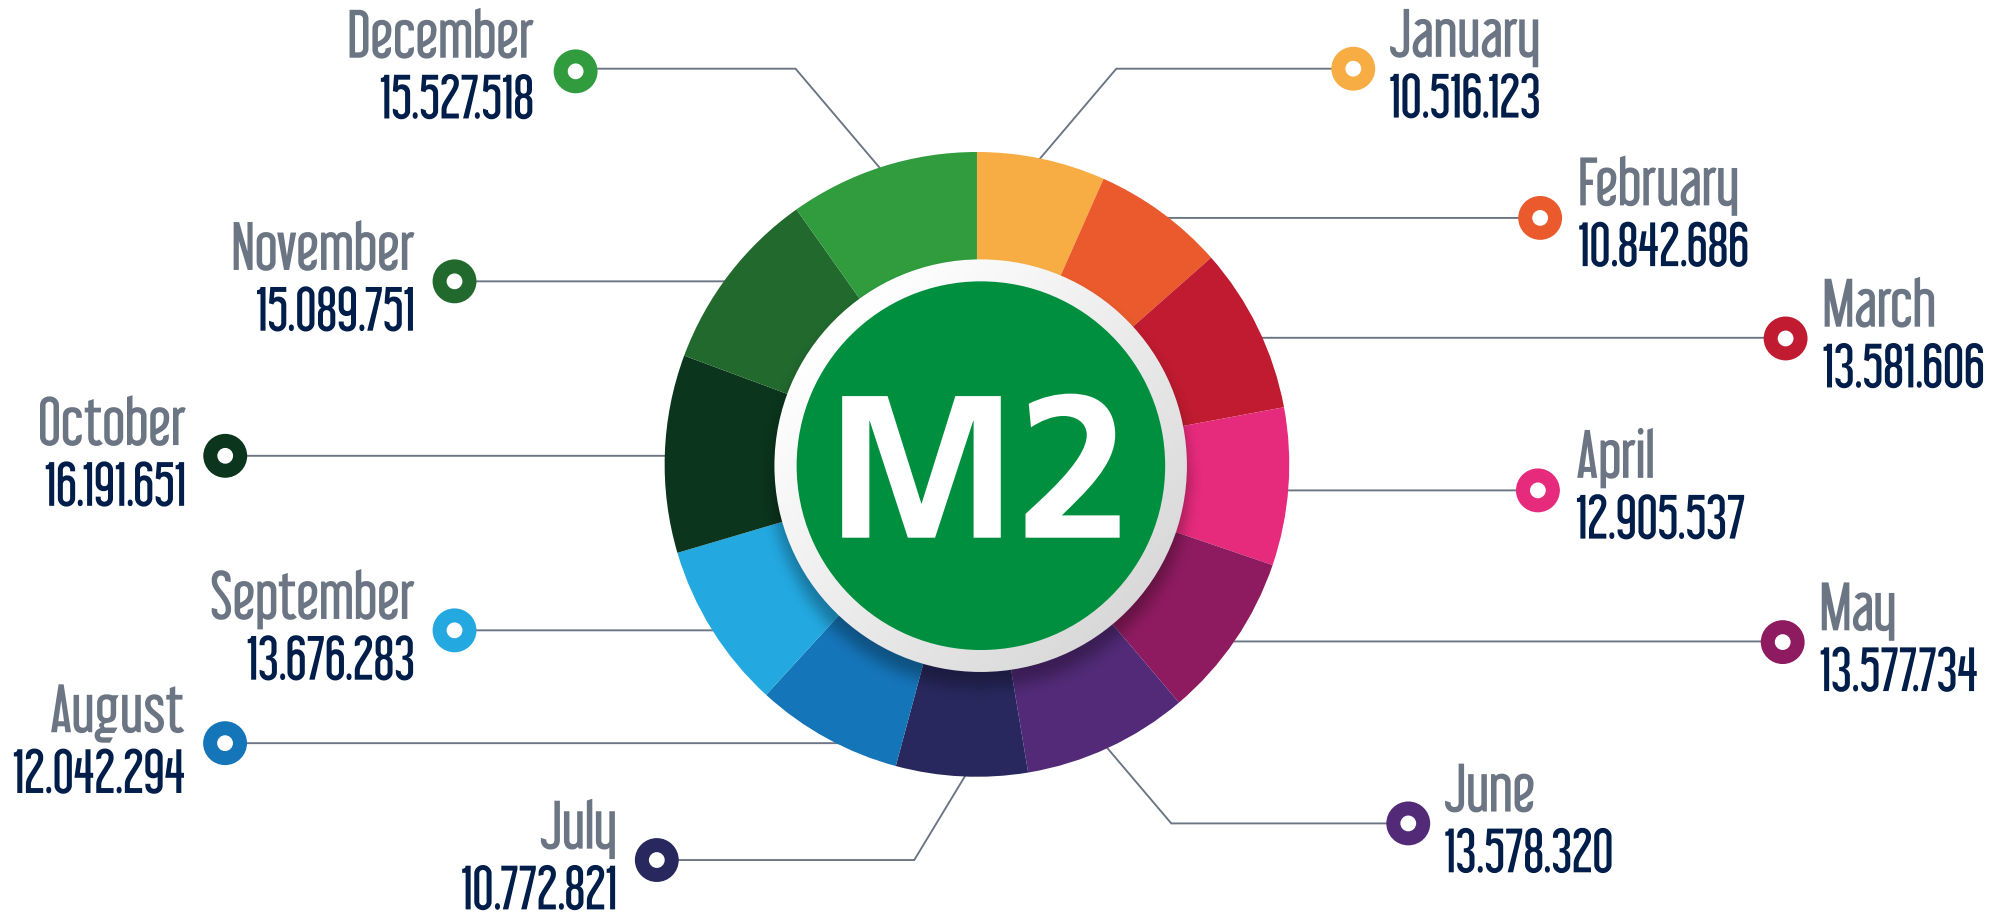

Line Based Monthly Passenger Figures in 2022

M2 Yenikapi-Seyrantepe-Haciosman Metro Line

January February March April May June July August September October November December