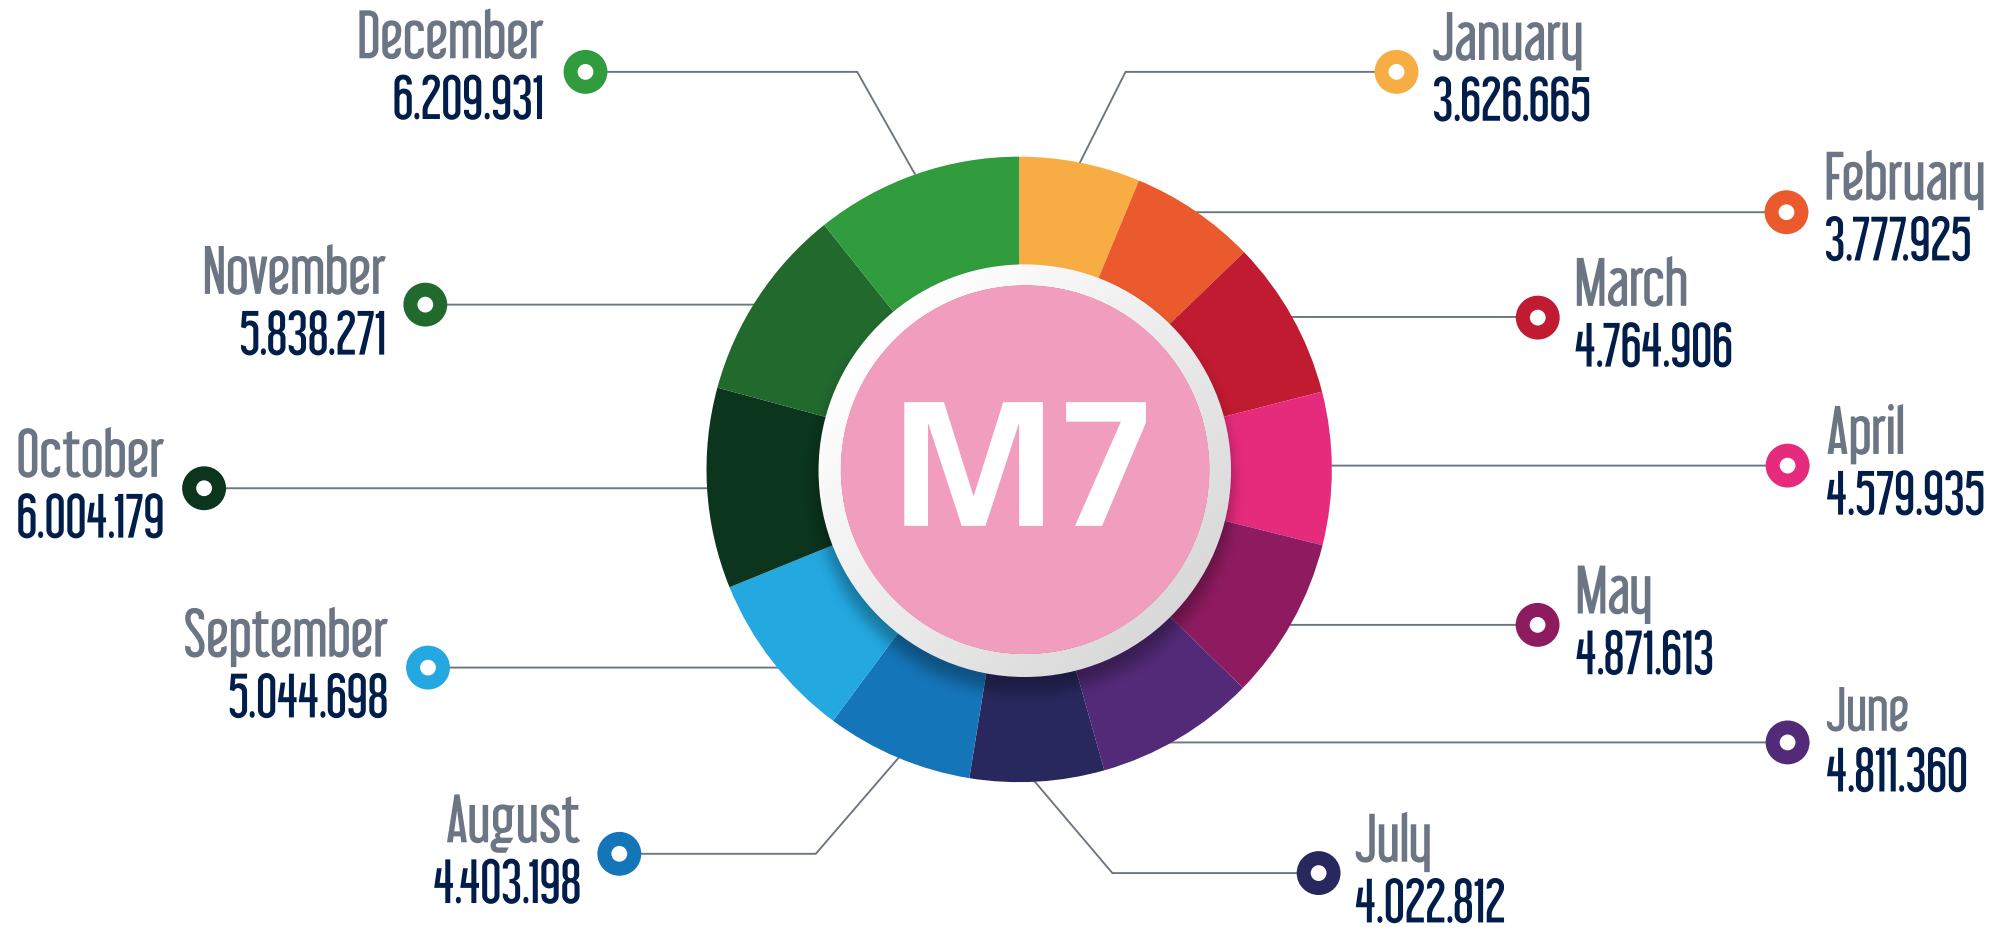

Line Based Monthly Passenger Figures in 2022

M7 Yildiz-Mahmutbey Metro Line

- January
- February
- March
- April
- May
- June
- July
- August
- September
- October
- November
- December