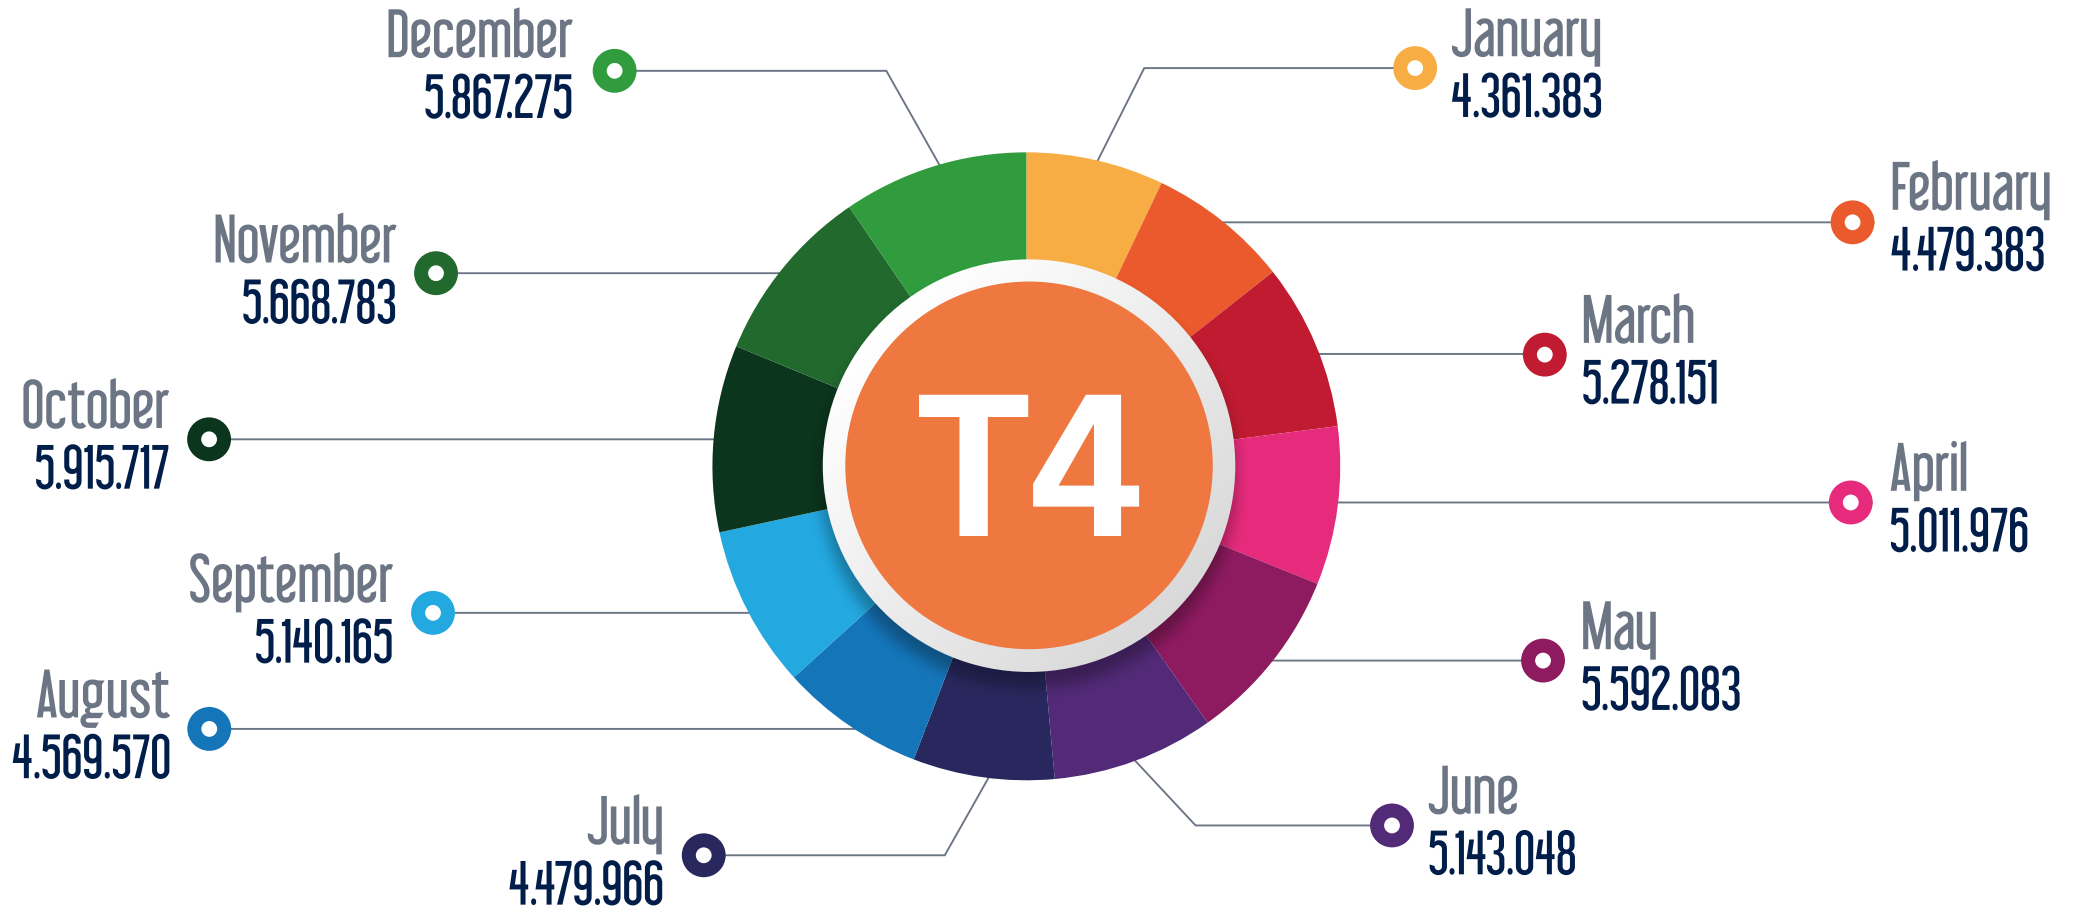

Line Based Monthly Passenger Figures in 2022

T4 Topkapi - Mescid-i Selam Tram Line

January February March April May June July August September October November December