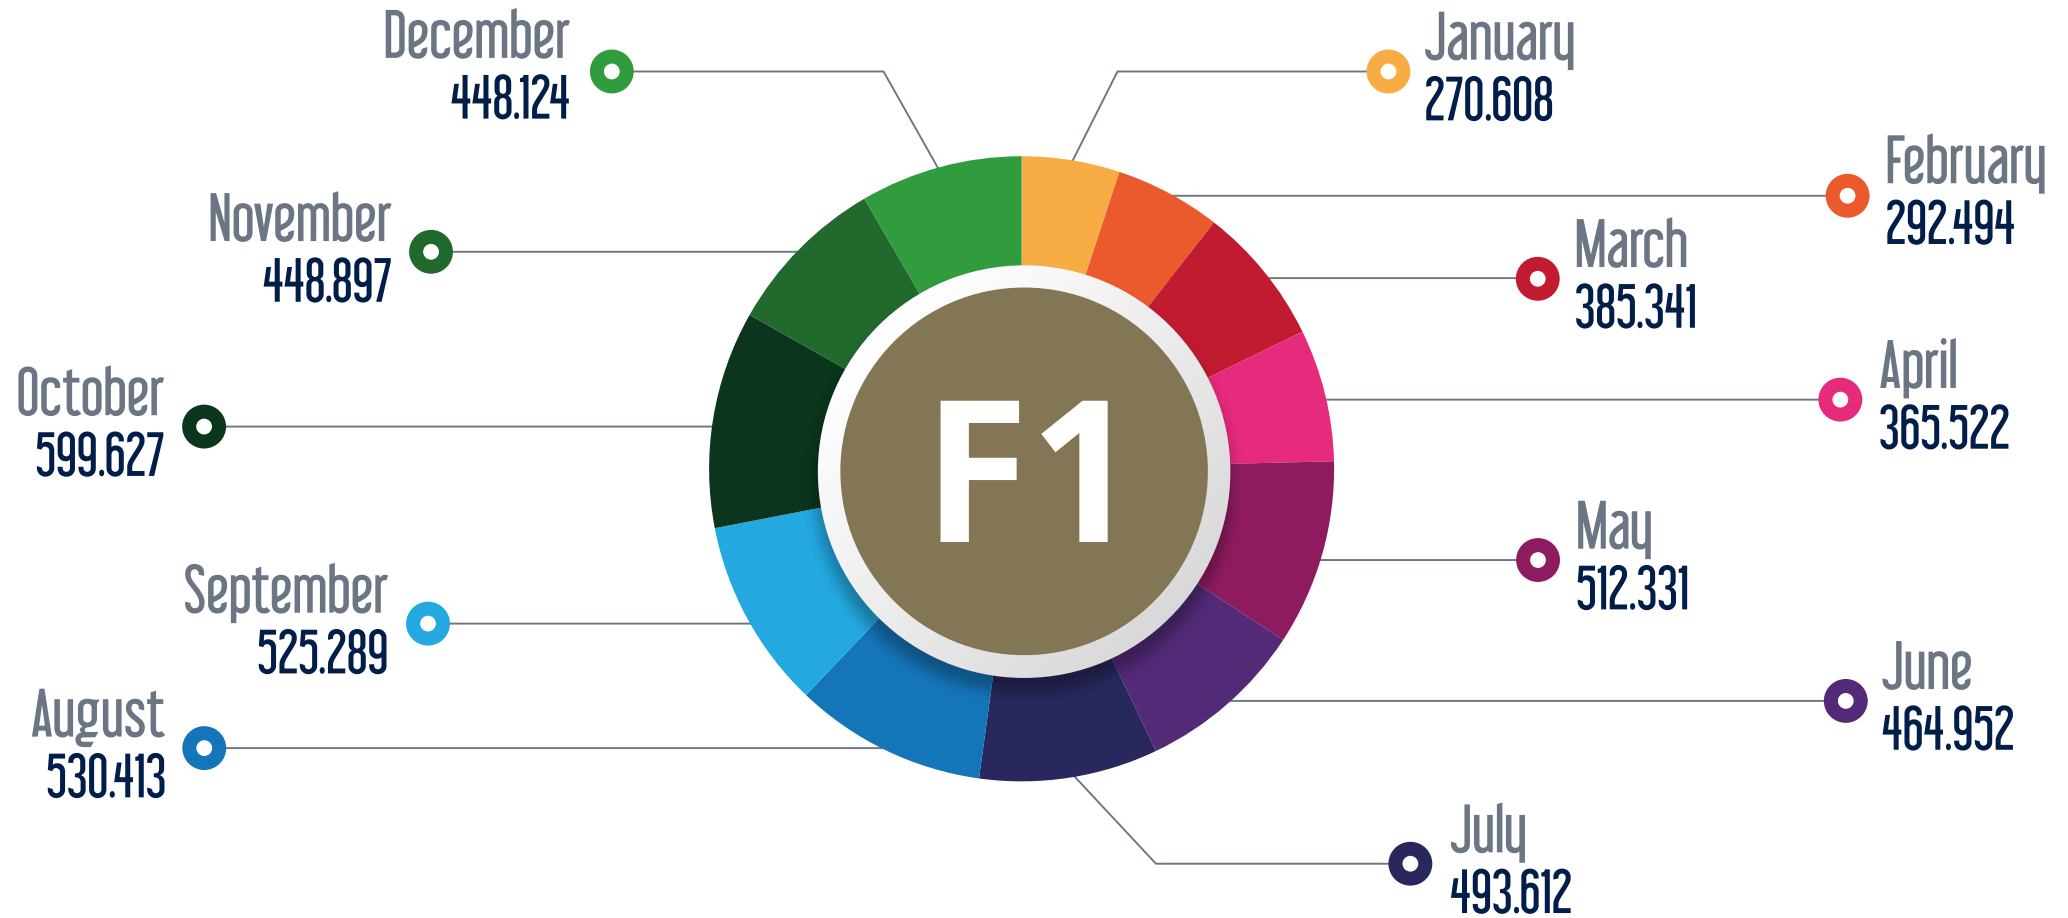

Line Based Monthly Passenger Figures in 2022

F1 Taksim - Kabatas Funicular Line

January February March April May June July August September October November December