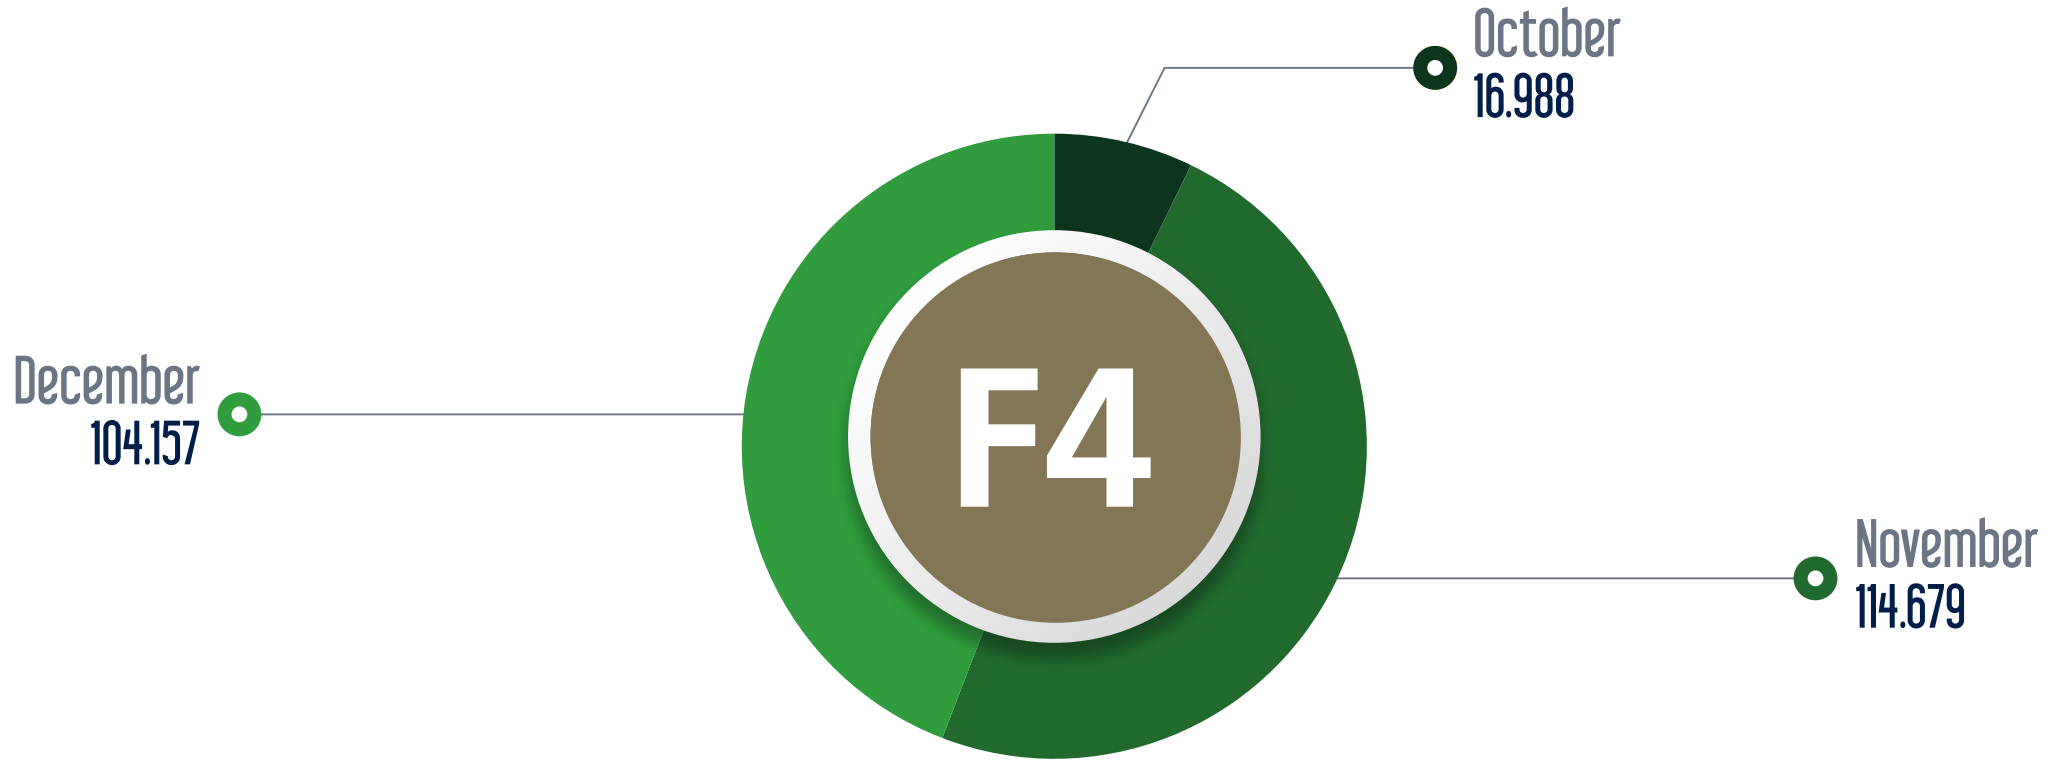

Line Based Monthly Passenger Figures in 2022

F4 Bogazici University/Hisarustu-Asiyan Funicular Line