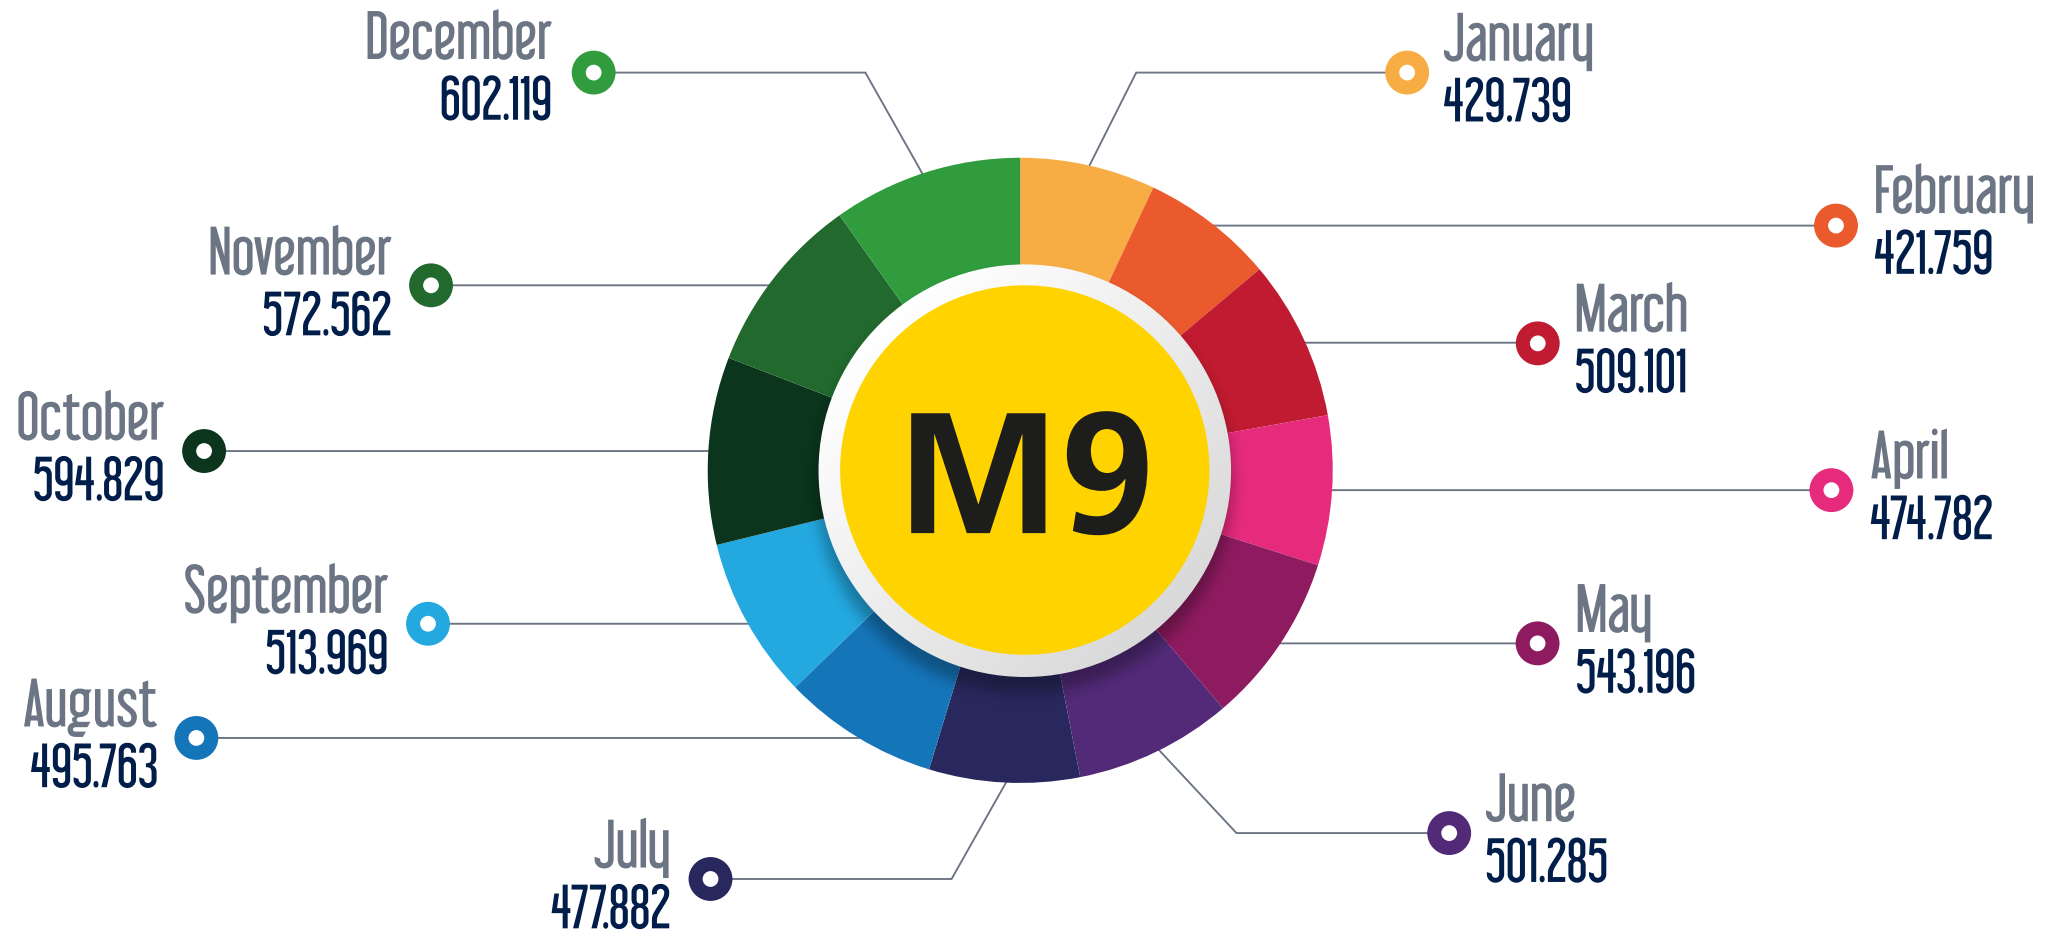

Line Based Monthly Passenger Figures in 2022

M9 Bahariye-Olimpiyat Metro Line

○ January ○ February ● March ● April ● May ● June ● July ● August ● September ● October ● November ● December