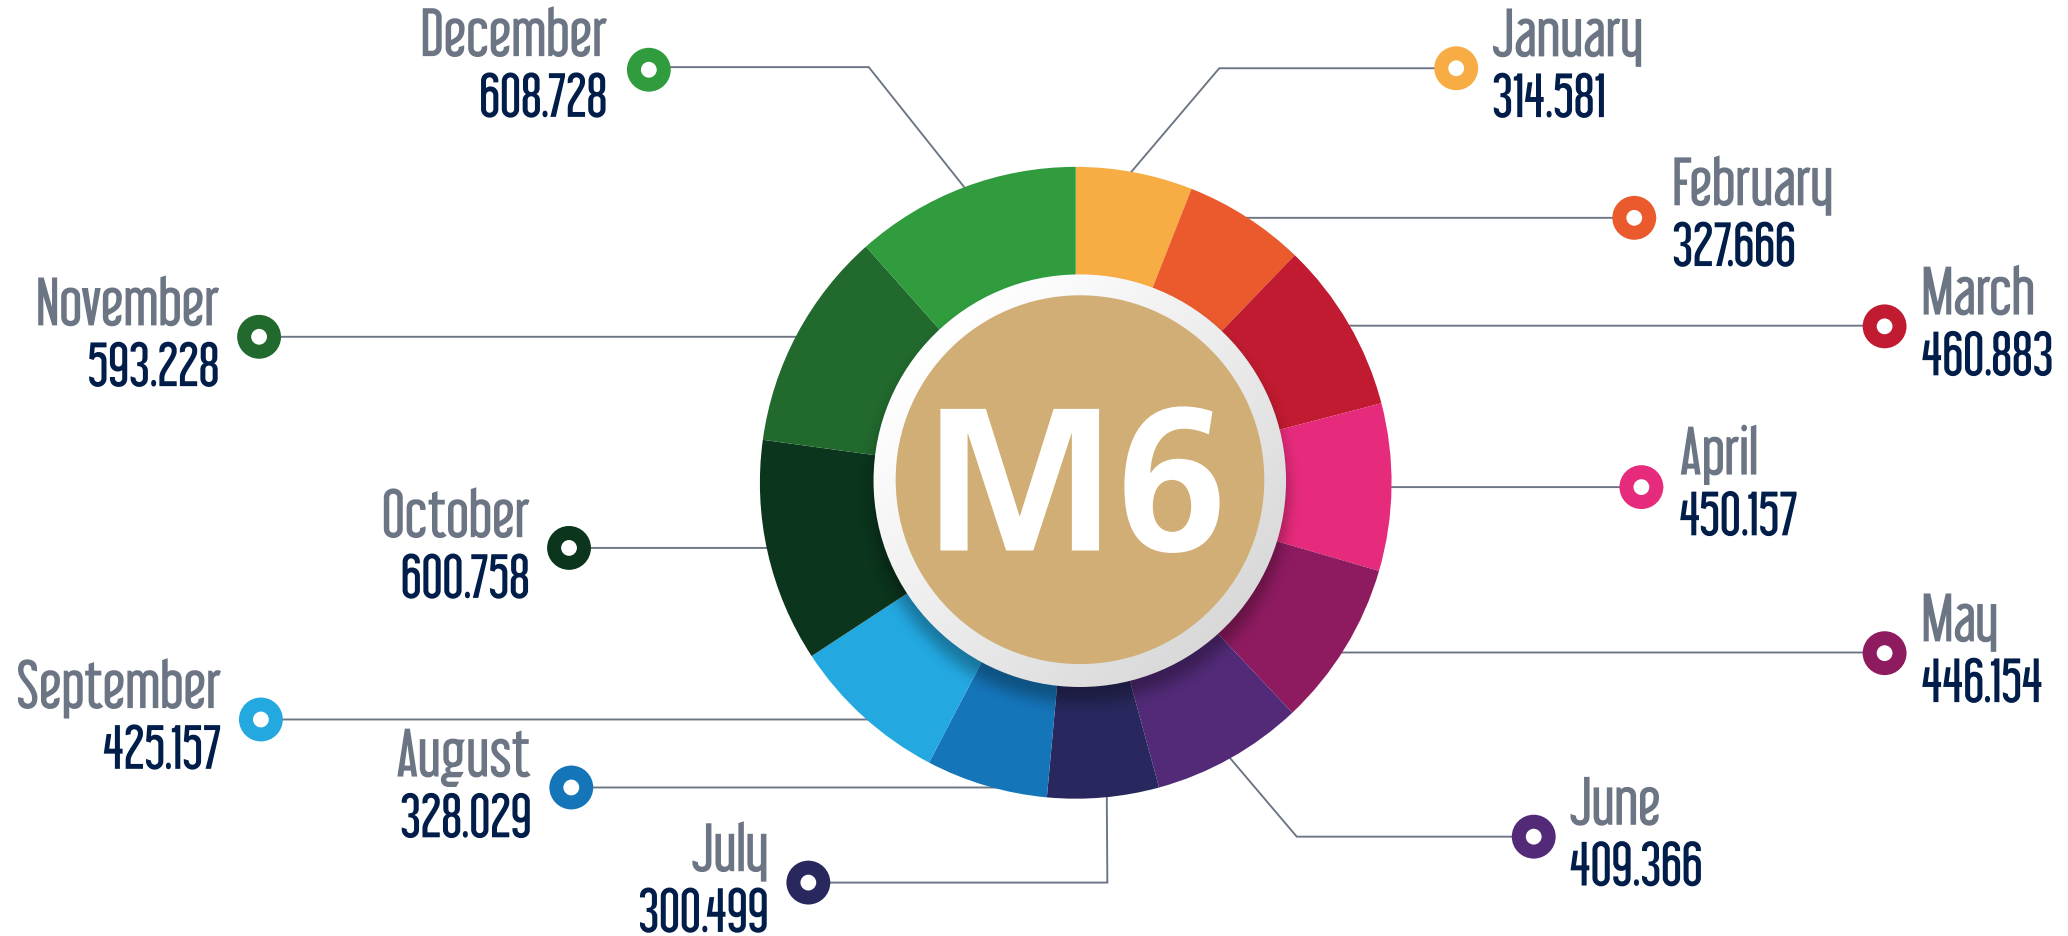

Line Based Monthly Passenger Figures in 2022

M6 Levent-Bogazici U./Hisarustu Metro Line

January February March April May June July August September October November December