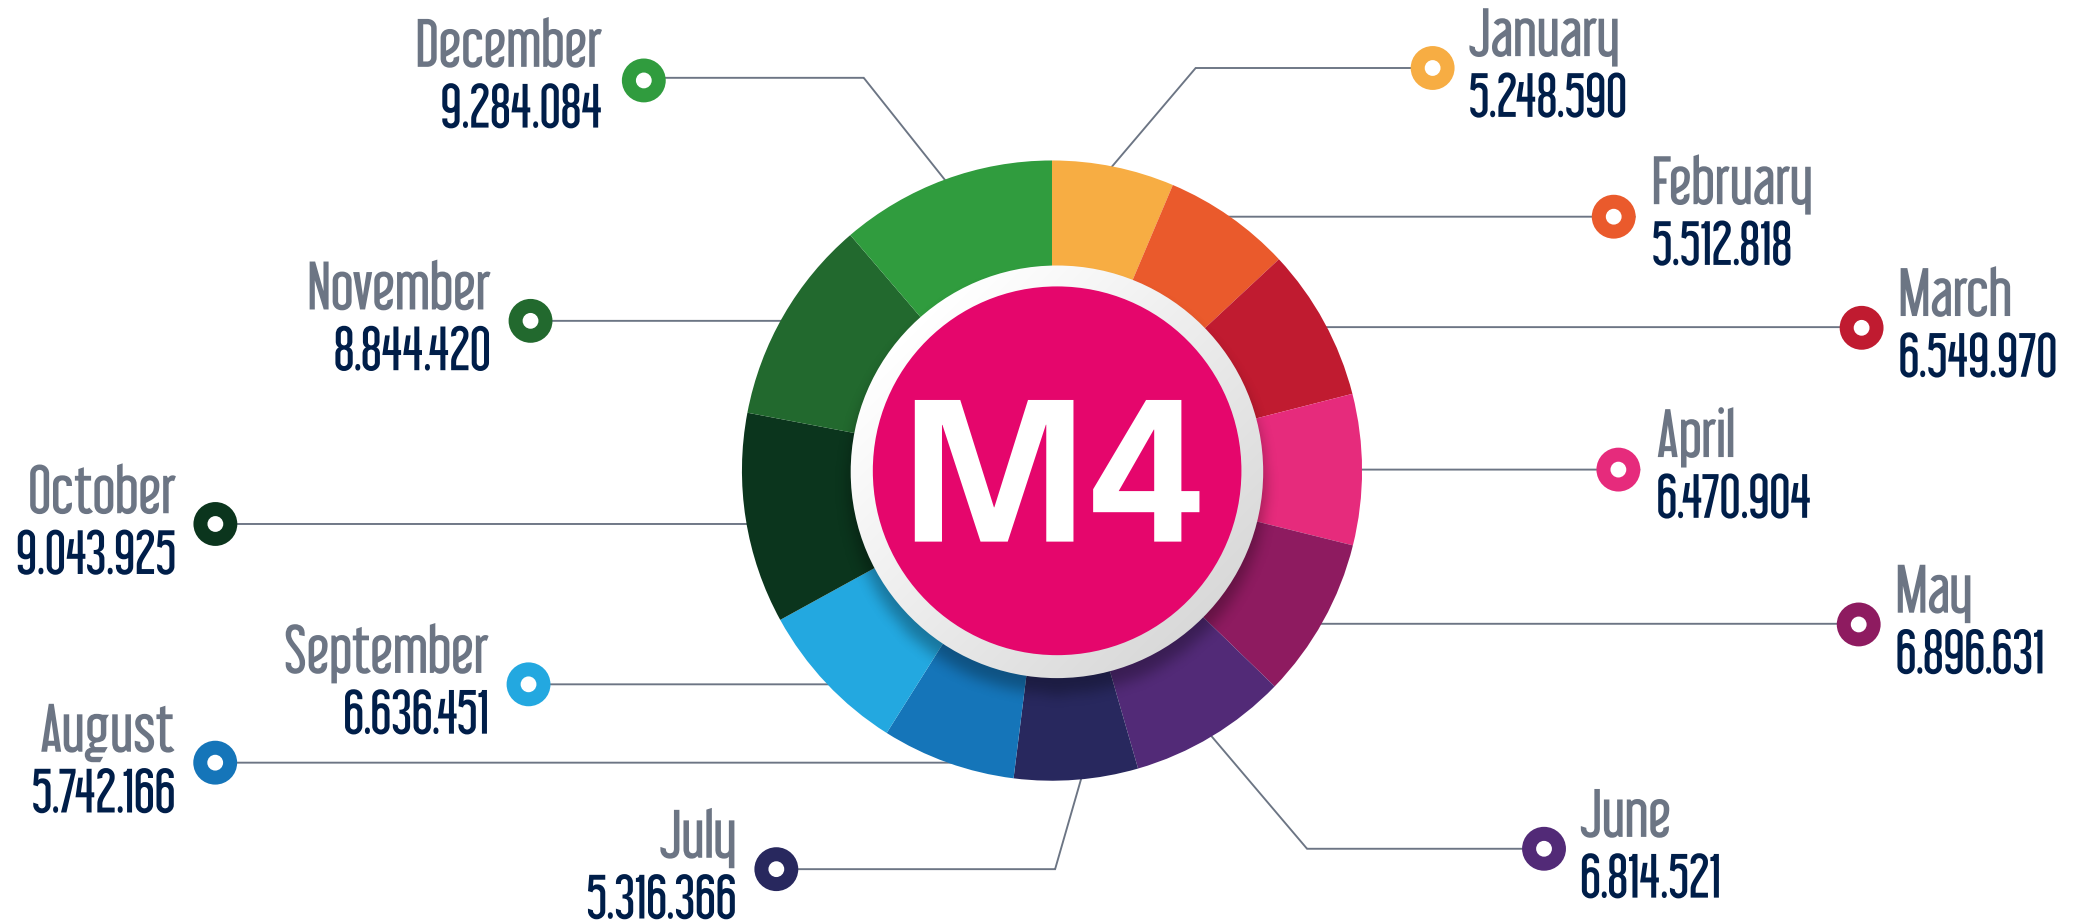

Line Based Monthly Passenger Figures in 2022

M4 Kadikoy-Sabiha Gokcen Airport Metro Line

January February March April May June July August September October November December