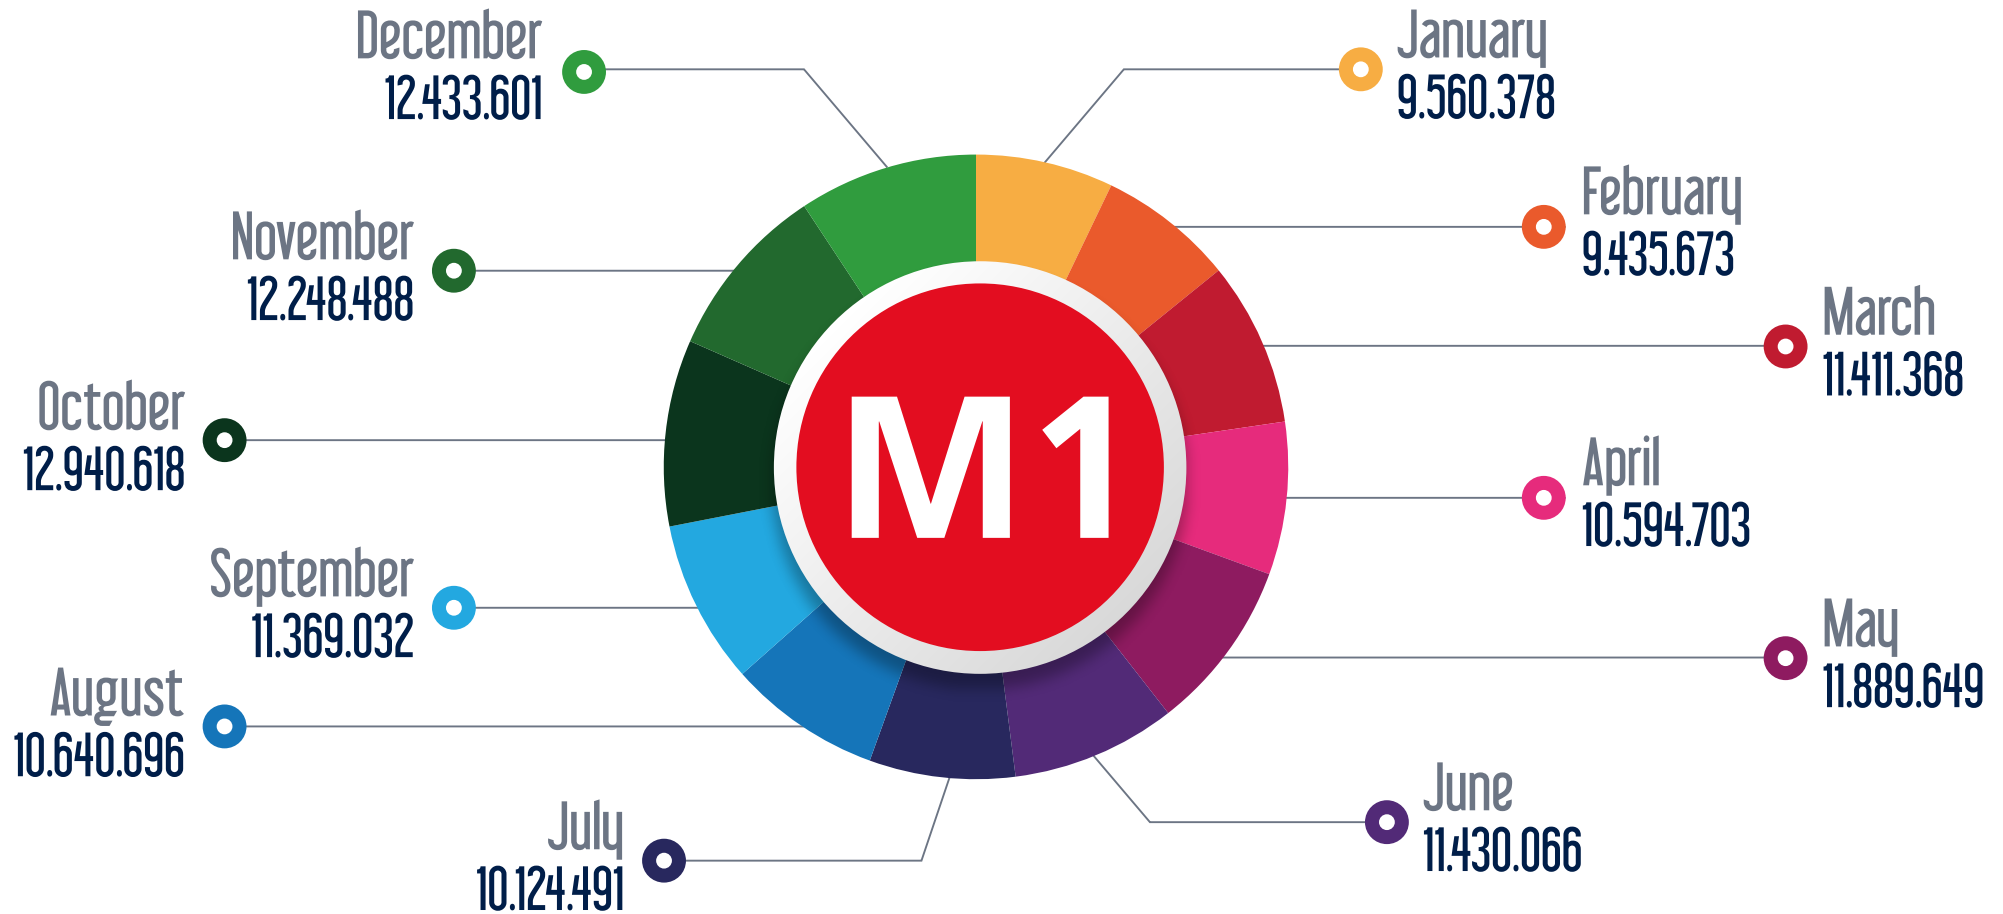

# Line Based Monthly Passenger Figures in 2022

---

# Line Based Monthly Passenger Figures in 2022

M1 Yenikapi - Ataturk Airport - Kirazli Metro Line

January February March April May June July August September October November December

# Line Based Monthly Passenger Figures in 2022