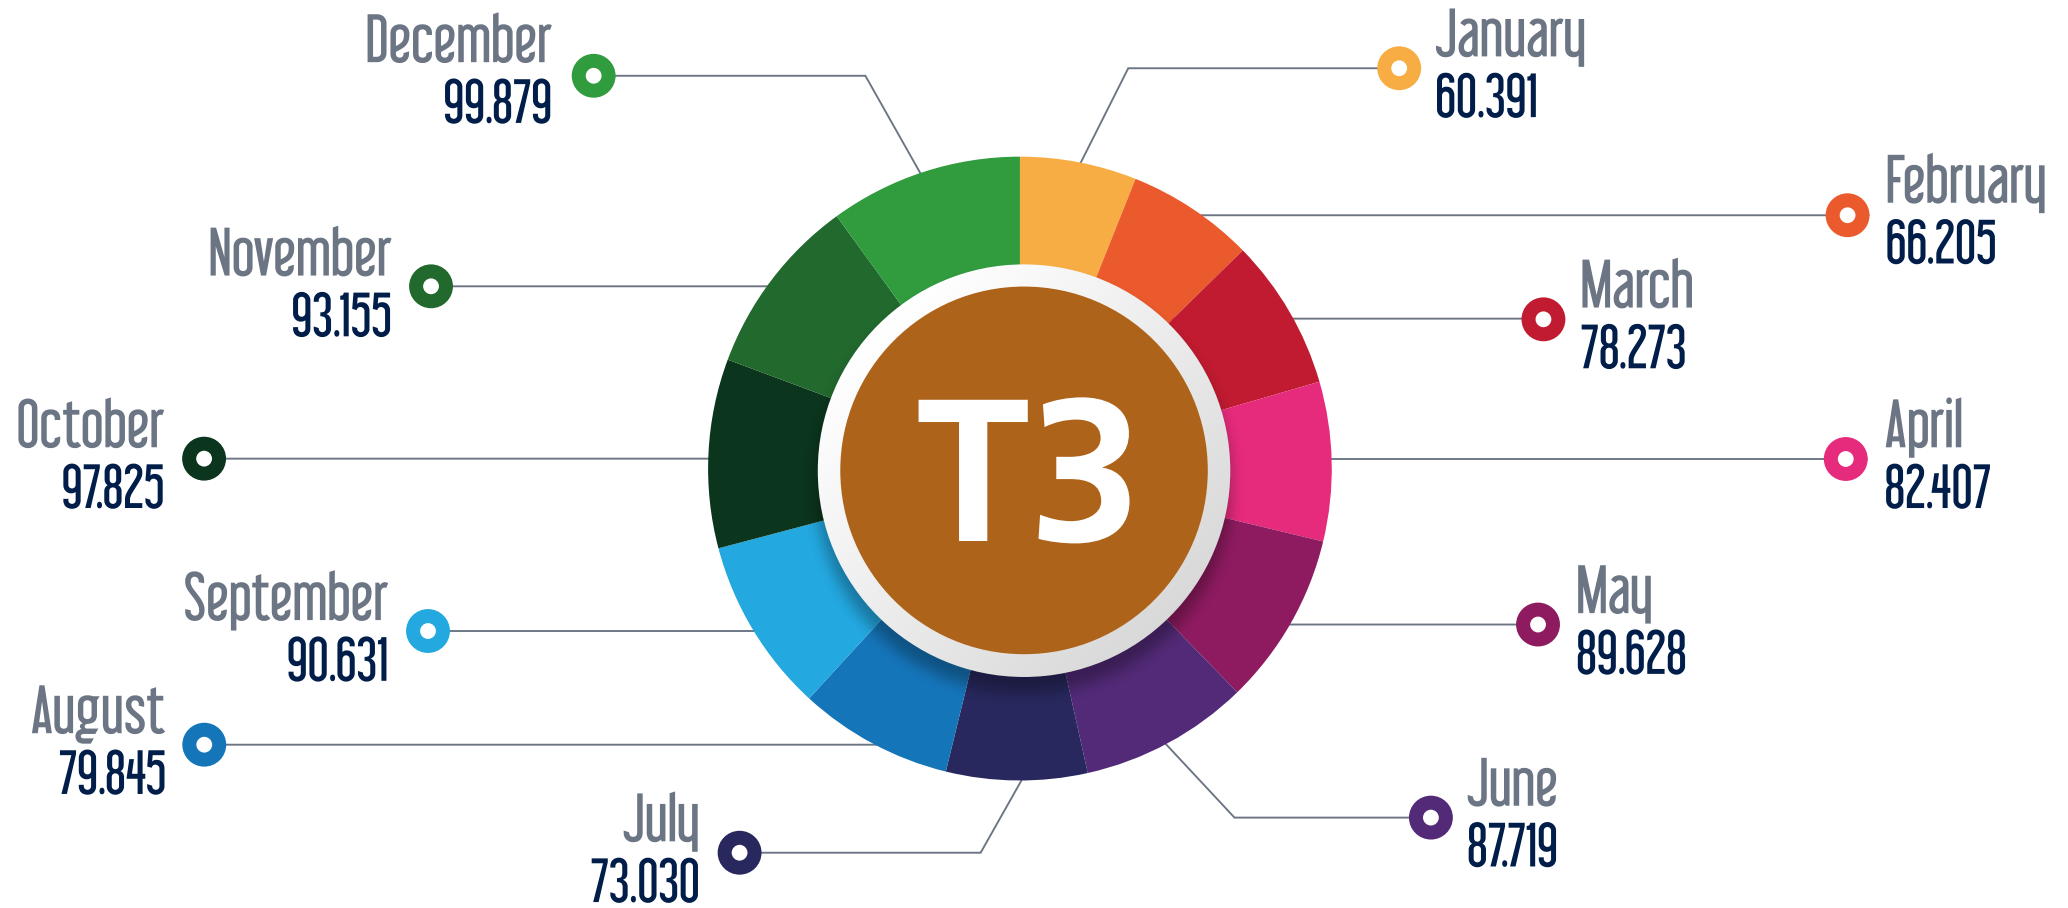

Line Based Monthly Passenger Figures in 2022

T3 Kadikoy-Moda Tram Line

January February March April May June July August September October November December