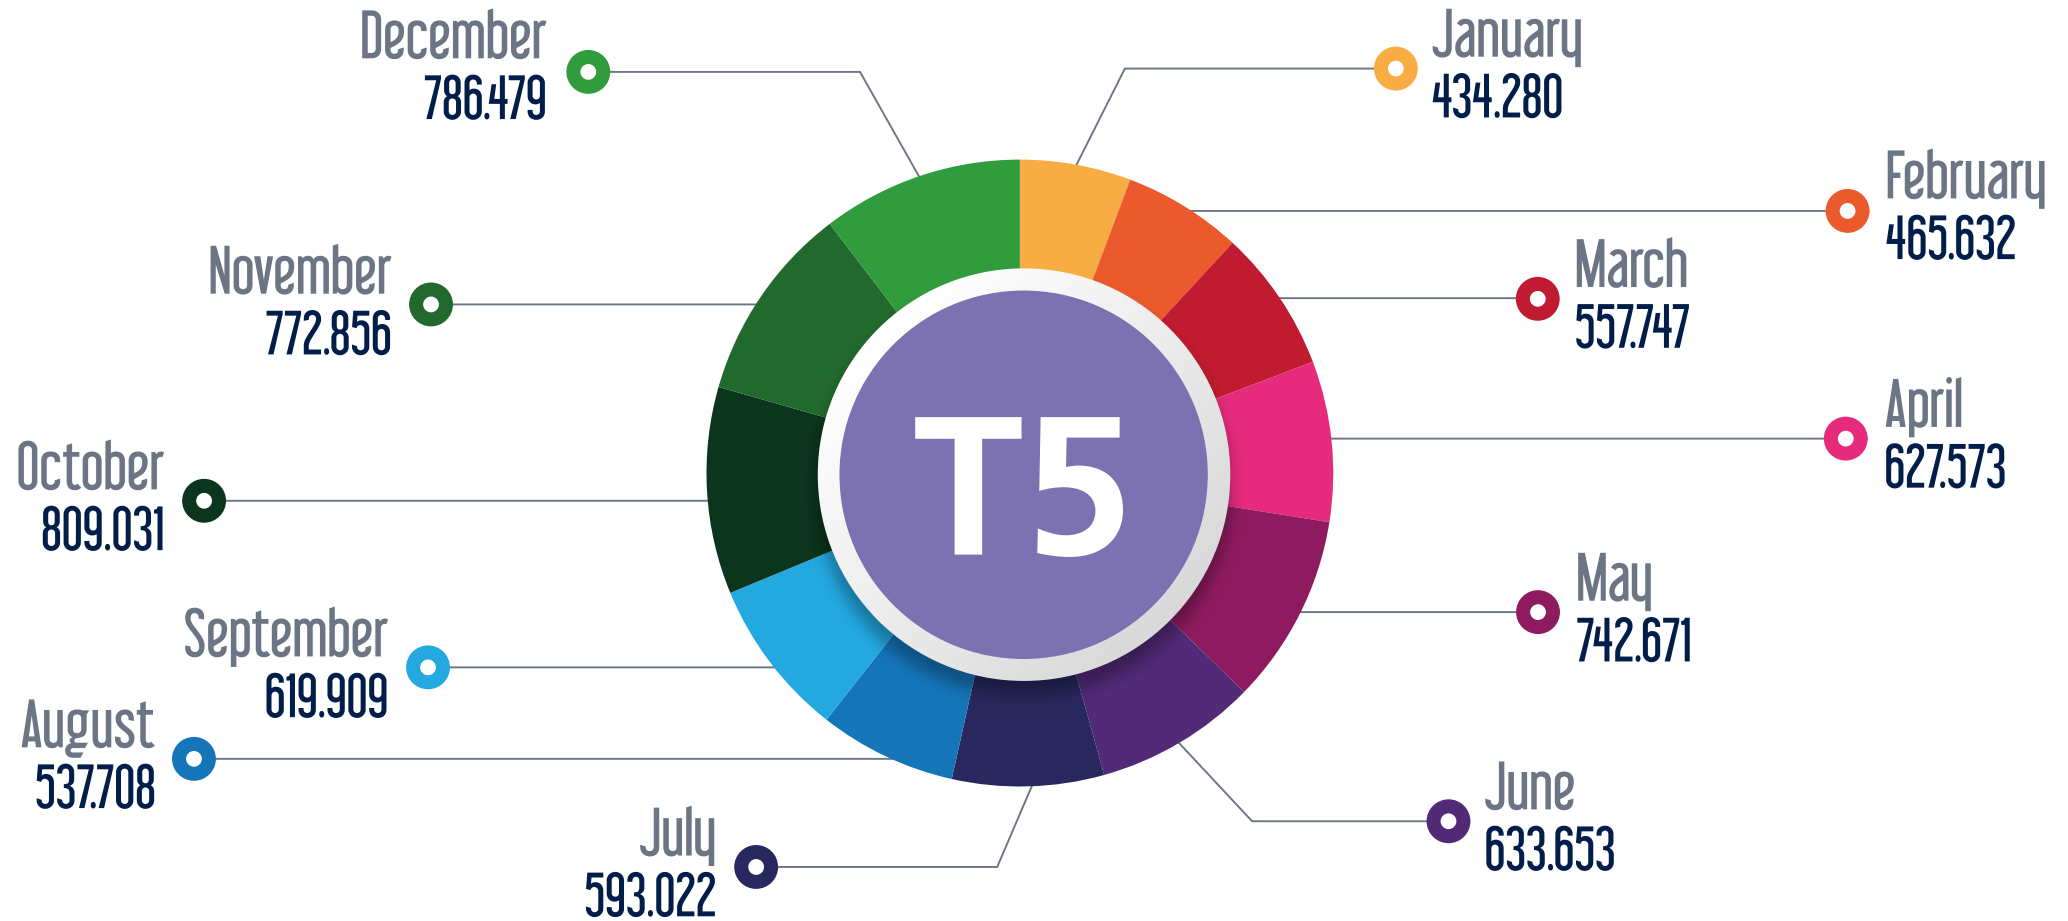

Line Based Monthly Passenger Figures in 2022

T5 Cibali-Alibeykoy Coach Station Tram Line

January February March April May June July August September October November December