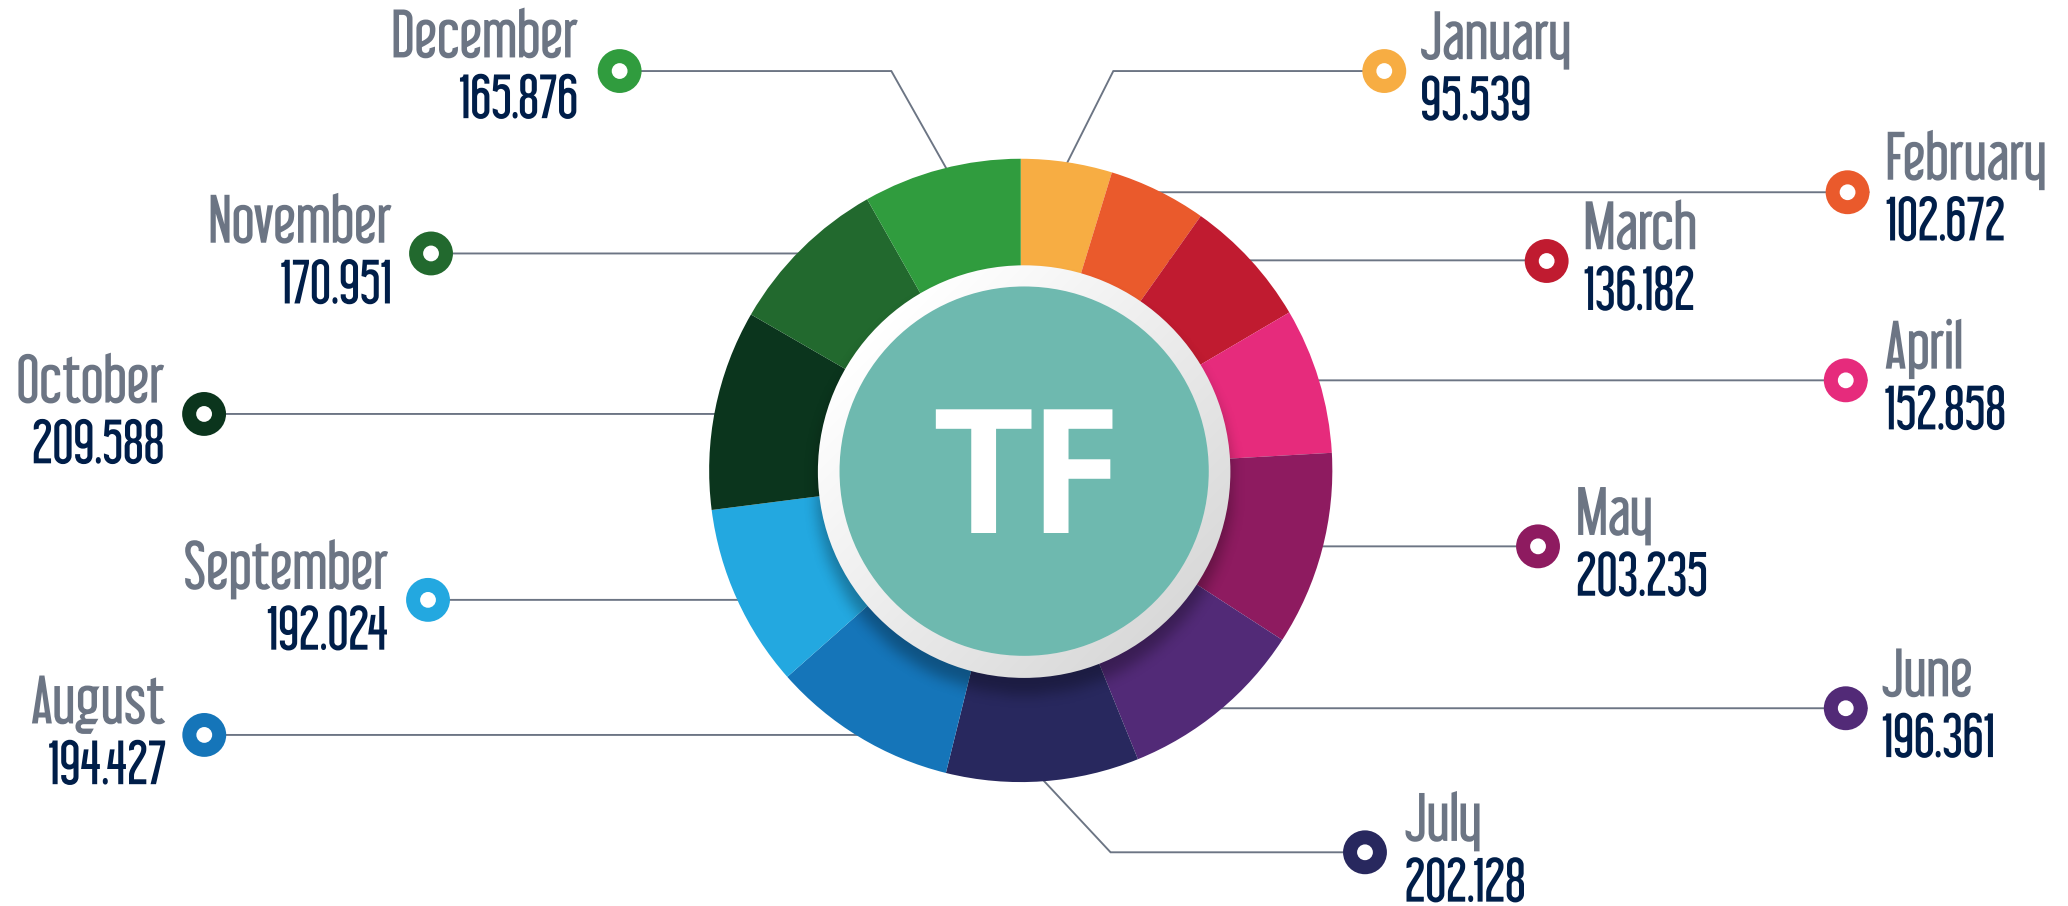

Line Based Monthly Passenger Figures in 2022

TF1 Macka-Taskisla Aerial Cable Car Line / TF2 Eyp-Piyer Loti Aerial Cable Car Line

January February March April May June July August September October November December